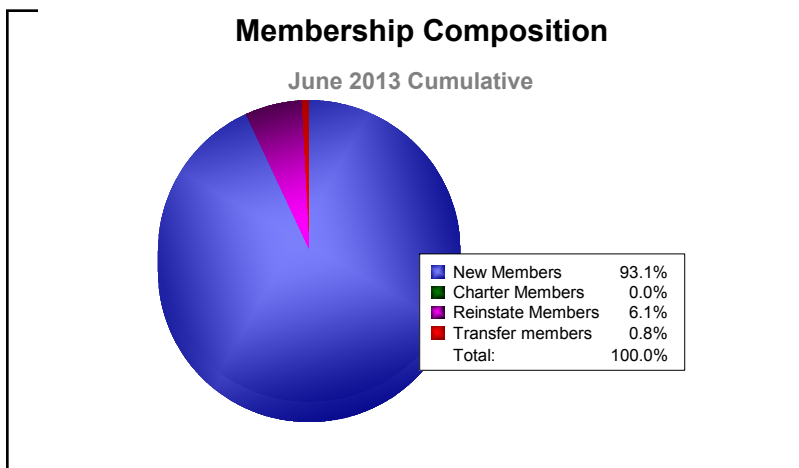

Year	New Clubs	Dropped Clubs	Gain/Loss Clubs	New Members	Charter Members	Reinstate Members	Transfer Members	Total Member Added	Total Members Dropped	Gain/Loss Members
2008-2009	1	0	1	125	21	8	2	156	-129	27
2009-2010	1	0	1	104	25	4	1	134	-148	-14
2010-2011	0	-1	-1	109	0	5	7	121	-135	-14
2011-2012	0	-1	-1	128	0	6	5	139	-163	-24
2012-2013	0	-2	-2	122	0	8	1	131	-134	-3
<b>Average</b>	<b>0</b>	<b>-1</b>	<b>0</b>	<b>118</b>	<b>9</b>	<b>6</b>	<b>3</b>	<b>136</b>	<b>-142</b>	<b>-6</b>