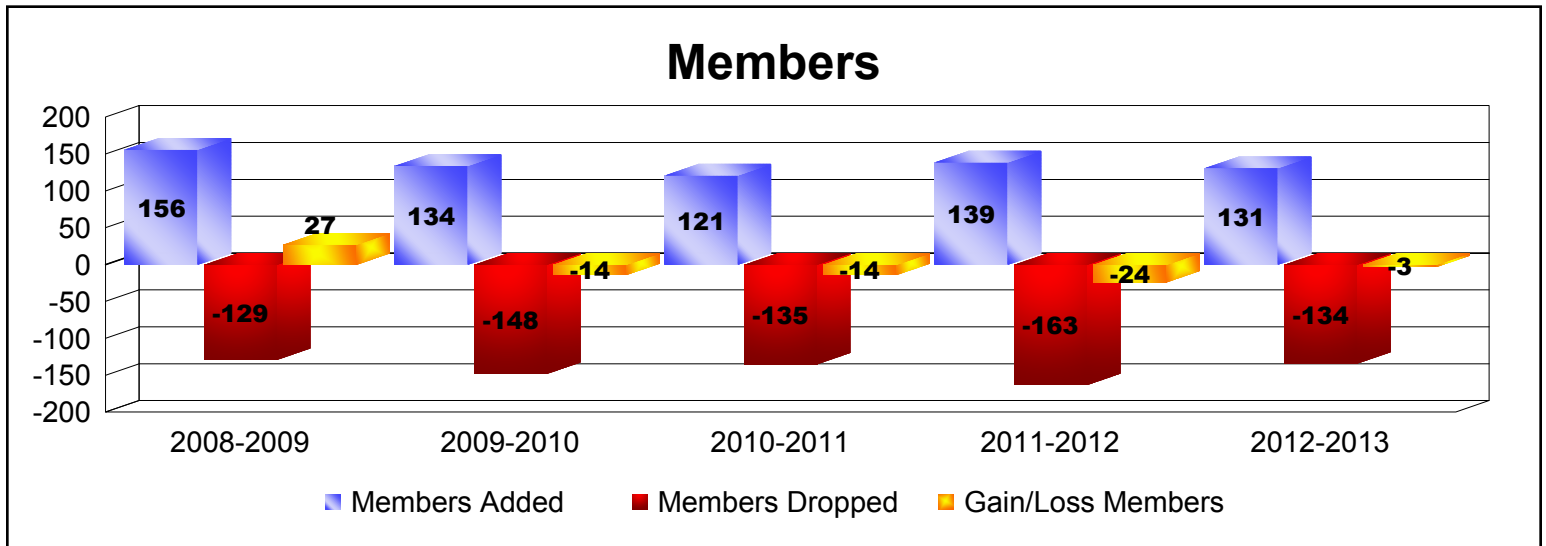

Year	New Clubs	Dropped Clubs	Gain/Loss Clubs	New Members	Charter Members	Reinstate Members	Transfer Members	Total Member Added	Total Members Dropped	Gain/Loss Members
2008-2009	1	0	1	125	21	8	2	156	-129	27
2009-2010	1	0	1	104	25	4	1	134	-148	-14
2010-2011	0	-1	-1	109	0	5	7	121	-135	-14
2011-2012	0	-1	-1	128	0	6	5	139	-163	-24
2012-2013	0	-2	-2	122	0	8	1	131	-134	-3
<b>Average</b>	<b>0</b>	<b>-1</b>	<b>0</b>	<b>118</b>	<b>9</b>	<b>6</b>	<b>3</b>	<b>136</b>	<b>-142</b>	<b>-6</b>

Year	New Clubs	Dropped Clubs	Gain/Loss Clubs	New Members	Charter Members	Reinstate Members	Transfer Members	Total Member Added	Total Members Dropped	Gain/Loss Members
2008-2009	0	0	0	60	0	0	2	62	-40	22
2009-2010	0	-1	-1	48	0	2	4	54	-76	-22
2010-2011	2	0	2	80	59	3	3	145	-98	47
2011-2012	0	0	0	25	0	5	2	32	-74	-42
2012-2013	0	-1	-1	44	0	1	4	49	-49	0
<b>Average</b>	<b>0</b>	<b>0</b>	<b>0</b>	<b>51</b>	<b>12</b>	<b>2</b>	<b>3</b>	<b>68</b>	<b>-67</b>	<b>1</b>