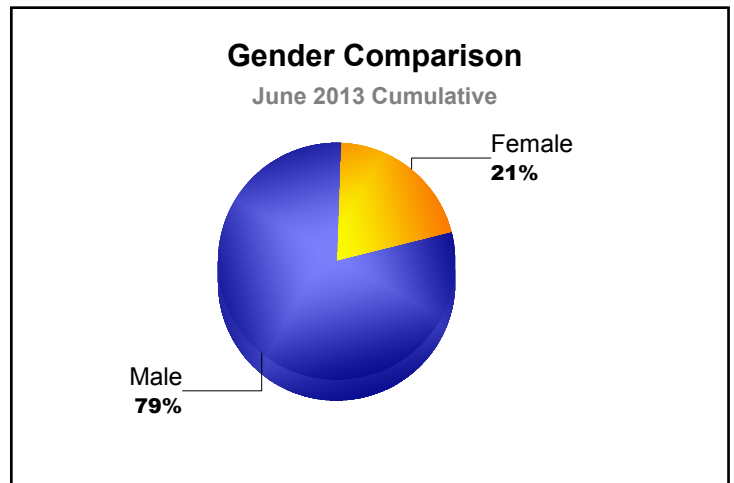

Year	New Clubs	Dropped Clubs	Gain/Loss Clubs	New Members	Charter Members	Reinstate Members	Transfer Members	Total Member Added	Total Members Dropped	Gain/Loss Members
2008-2009	1	0	1	125	21	8	2	156	-129	27
2009-2010	1	0	1	104	25	4	1	134	-148	-14
2010-2011	0	-1	-1	109	0	5	7	121	-135	-14
2011-2012	0	-1	-1	128	0	6	5	139	-163	-24
2012-2013	0	-2	-2	122	0	8	1	131	-134	-3
<b>Average</b>	<b>0</b>	<b>-1</b>	<b>0</b>	<b>118</b>	<b>9</b>	<b>6</b>	<b>3</b>	<b>136</b>	<b>-142</b>	<b>-6</b>