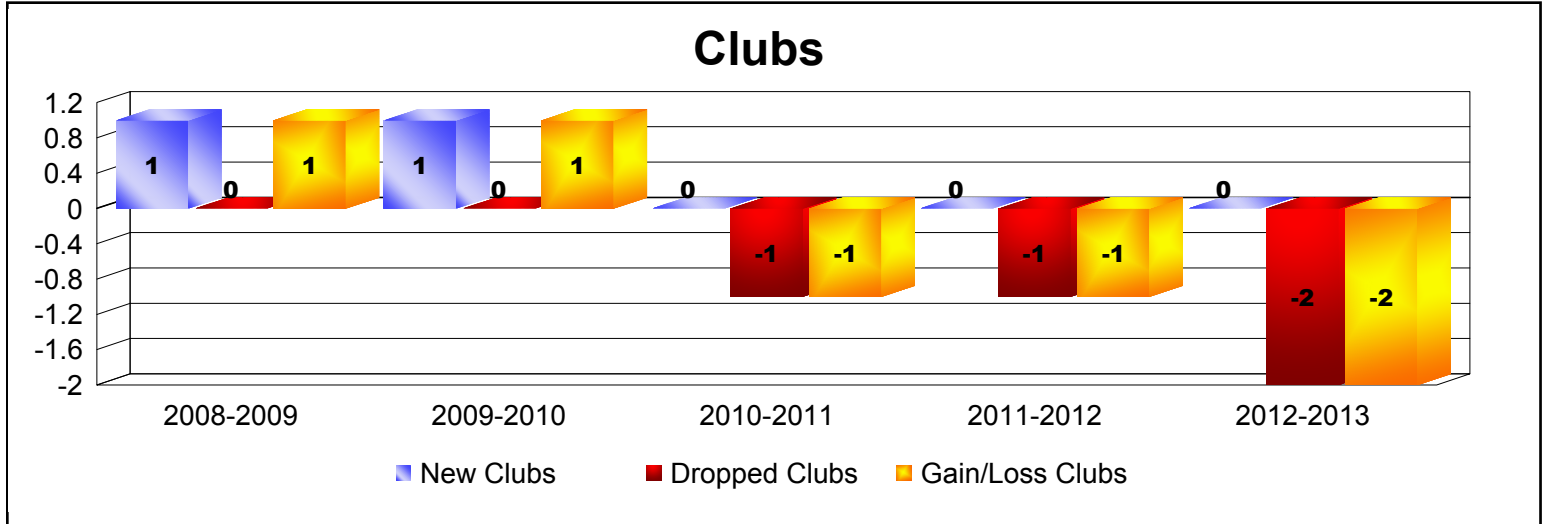

Year	New Clubs	Dropped Clubs	Gain/Loss Clubs	New Members	Charter Members	Reinstate Members	Transfer Members	Total Member Added	Total Members Dropped	Gain/Loss Members
2008-2009	1	0	1	125	21	8	2	156	-129	27
2009-2010	1	0	1	104	25	4	1	134	-148	-14
2010-2011	0	-1	-1	109	0	5	7	121	-135	-14
2011-2012	0	-1	-1	128	0	6	5	139	-163	-24
2012-2013	0	-2	-2	122	0	8	1	131	-134	-3
<b>Average</b>	<b>0</b>	<b>-1</b>	<b>0</b>	<b>118</b>	<b>9</b>	<b>6</b>	<b>3</b>	<b>136</b>	<b>-142</b>	<b>-6</b>

Year	New Clubs	Dropped Clubs	Gain/Loss Clubs	New Members	Charter Members	Reinstate Members	Transfer Members	Total Member Added	Total Members Dropped	Gain/Loss Members
2008-2009	0	0	0	60	0	0	2	62	-40	22
2009-2010	0	-1	-1	48	0	2	4	54	-76	-22
2010-2011	2	0	2	80	59	3	3	145	-98	47
2011-2012	0	0	0	25	0	5	2	32	-74	-42
2012-2013	0	-1	-1	44	0	1	4	49	-49	0
<b>Average</b>	<b>0</b>	<b>0</b>	<b>0</b>	<b>51</b>	<b>12</b>	<b>2</b>	<b>3</b>	<b>68</b>	<b>-67</b>	<b>1</b>